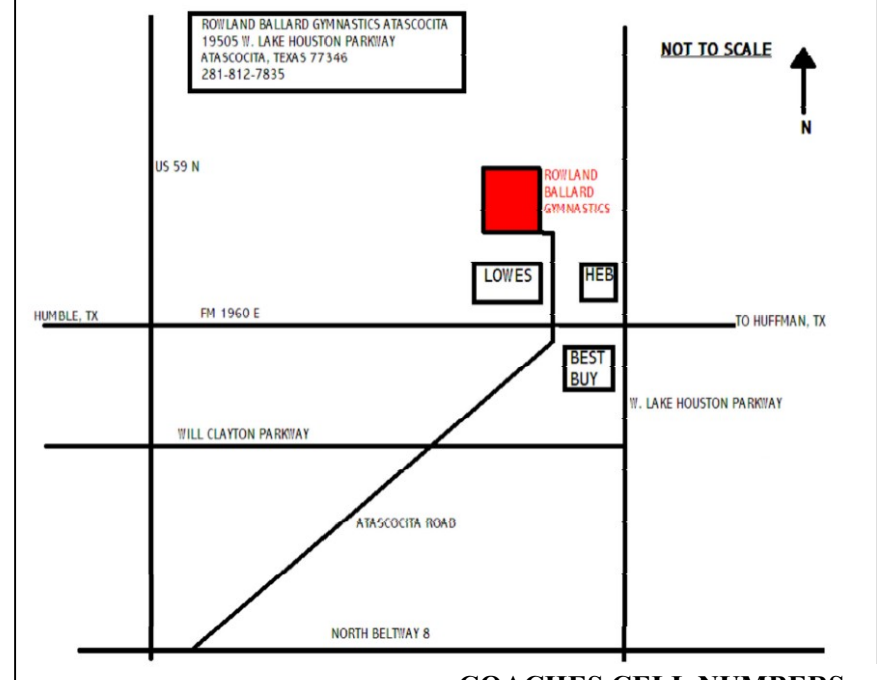

ROWLAND

BALLARD

SATURDAY, SEPT 22nd

Session 1: Level 2
Be There: 7:40am

Session 3: Level 3
Be There: 1:40pm

SUNDAY, SEPT 23rd

Session 5: Level 4
Be There: 7:40am

THERE IS NO PHYSICAL ENTRANCE TO THE GYM FROM W. LAKE HOUSTON PARKWAY
ENTER OFF FM 1960 @ ATASCOCITA RD.
(SEE MAP BELOW)